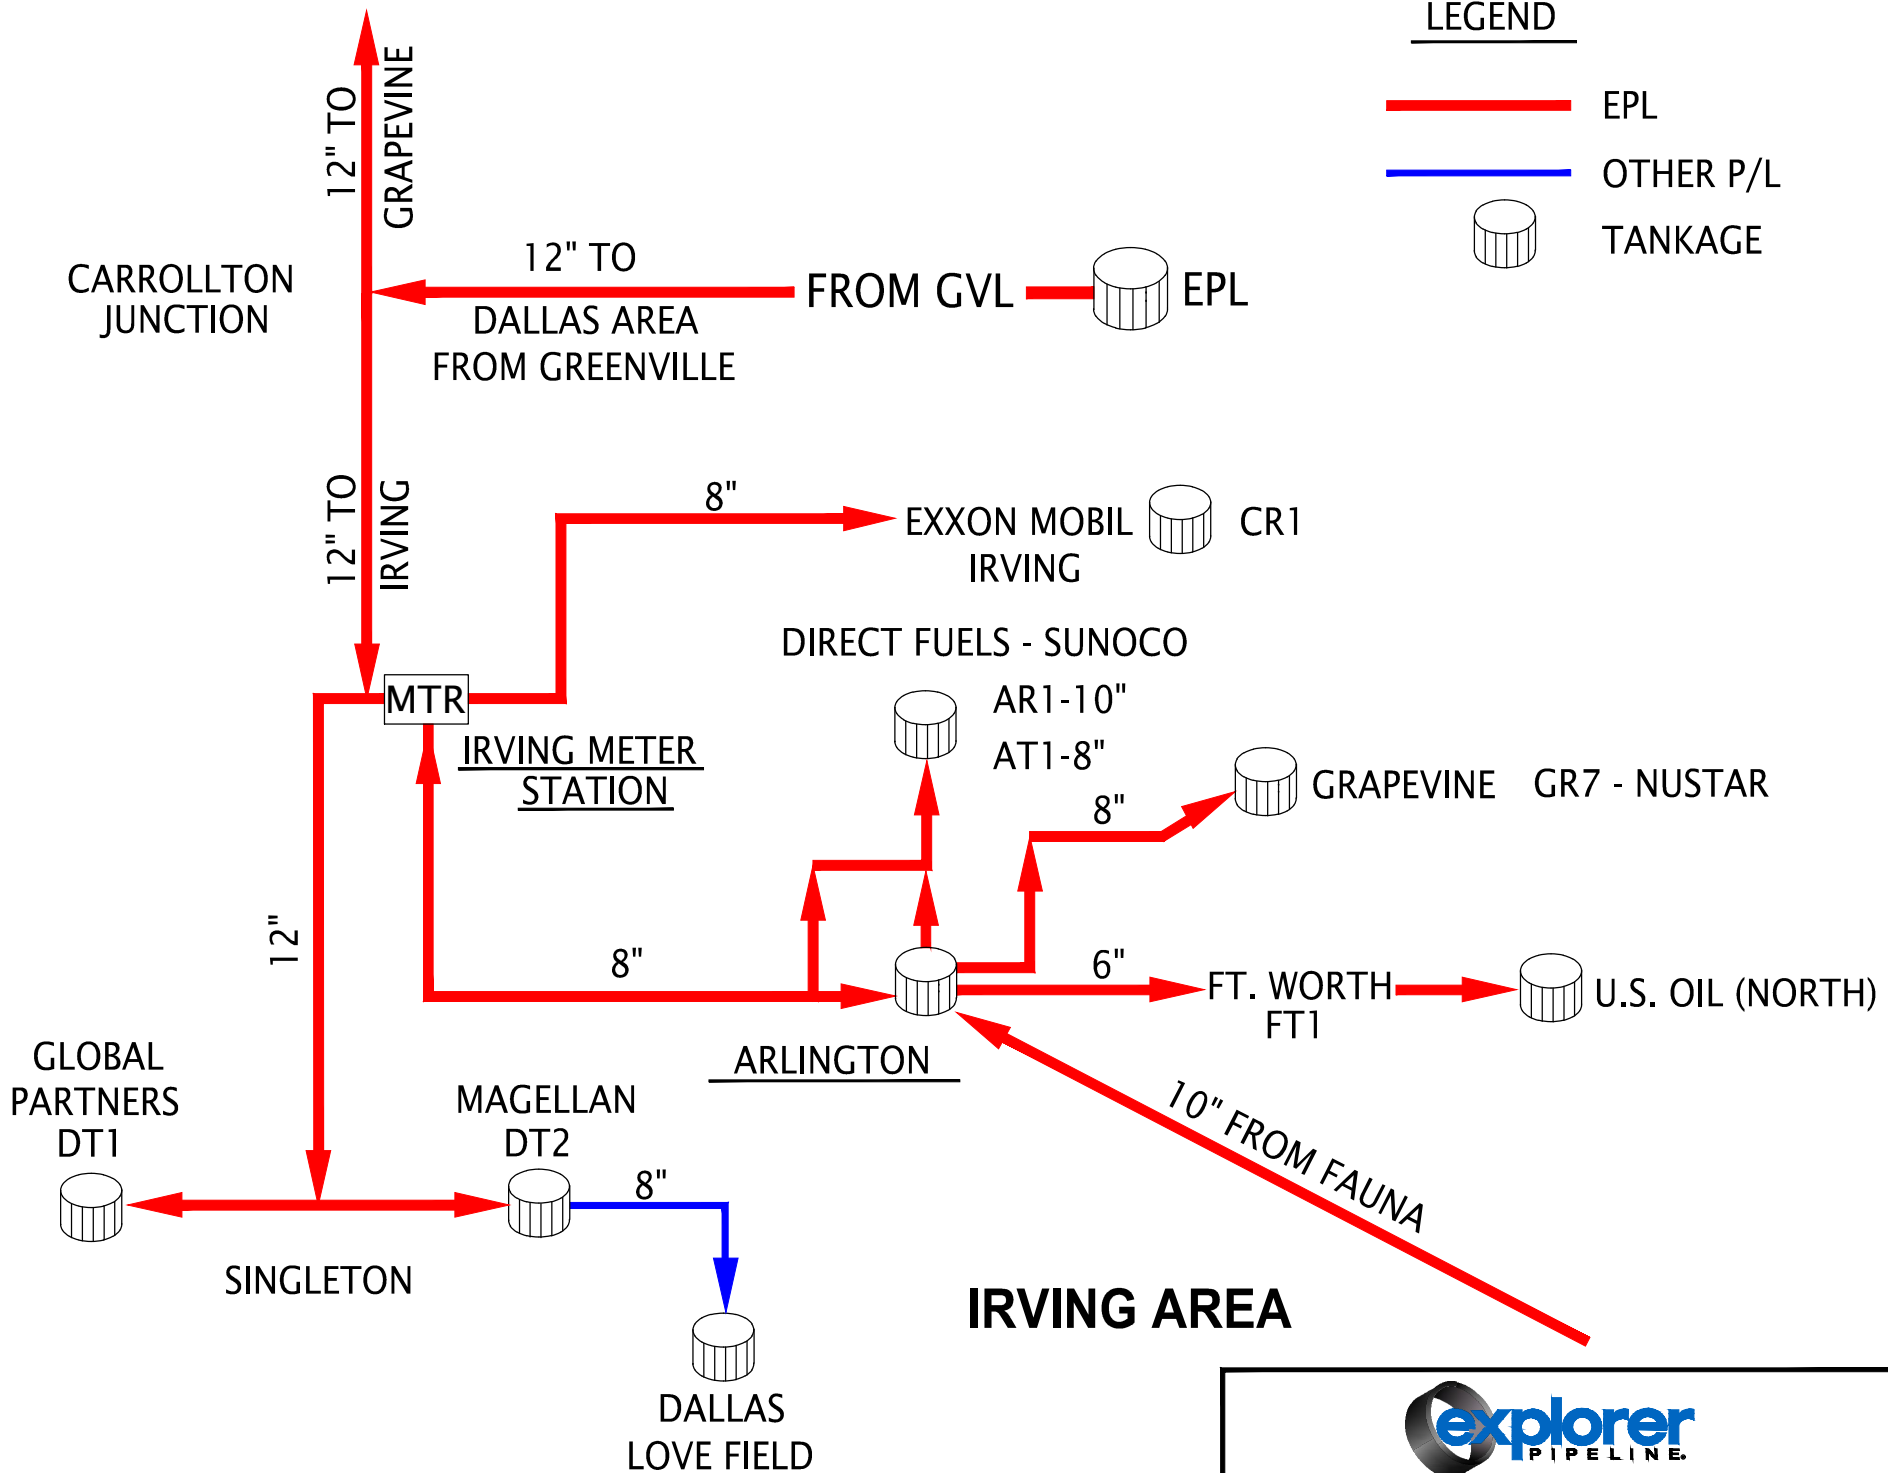

**LEGEND**

-  EPL
-  OTHER P/L
-  TANKAGE

		
DRAWN: KBW	REVISED: 4/18/22	<b>000-SK-1082B</b>
SYSTEMWIDE/000SK1082B		